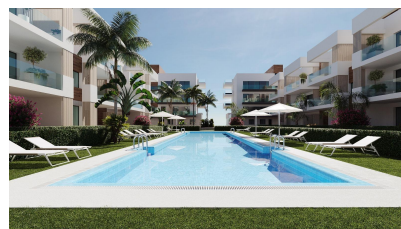

Apartment in San Pedro del Pinatar - New build

Ref: NP3625

Price from
243.900€

Property type : Apartment

Garden : Private

House area : 84 m²

Location : San Pedro del Pinatar

Plot area : 19 m²